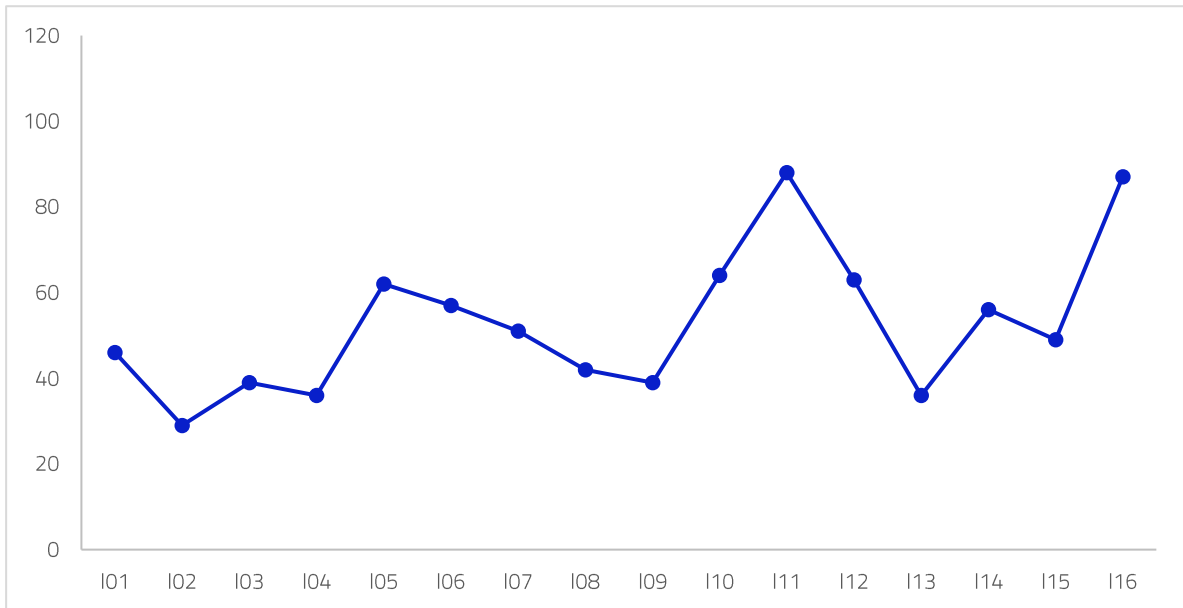

TURKEY

Population (2016): 79 512 426

OWSQ 2017

Rank 51

Score: 52.950

Quality group: **LAGGING**

	Rank	Value		Rank	Value
I01. ISO 9001 Certified Organizations *1	46	0.10738	I09. Gross Domestic Product *5	39	10 862.60
I02. International Academy for Quality Members *1	29	0.0000000	I10. Gini Index *4	64	40.18
I03. Indexed Quality Papers Published *1	39	0.01987	I11. Environmental Wellbeing Results *2	88	3.92
I04. Universities in International Research Rankings *1 ...	36	0.0000126	I12. Ecological Footprint *6	63	3.19
I05. Education Index (HDI) *2	62	0.668	I13. Global Innovation Index *2	36	38.90
I06. Healthy Life Expectancy *3	57	66.2	I14. Ease of Doing Business Results *7	56	67.19
I07. At Birth Mortality Rate *4	51	11.6	I15. World Happiness Index *2	49	5.50
I08. Global Competitiveness Index *2	42	4.39	I16. Unemployment Rate *4	87	12.14

*1 per 1,000 inhabitants; *2 score; *3 age; *4 percentage; *5 US dollars; *6 gha pc; *7 distance to frontier