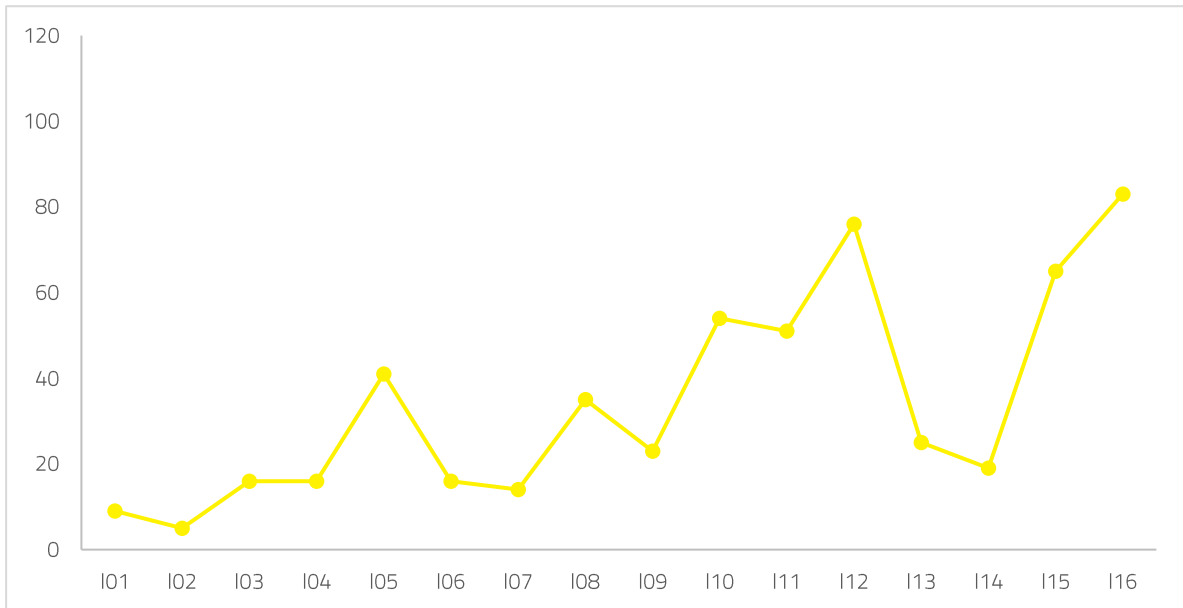

PORTUGAL

Population (2016): 10 324 611

OWSQ 2017

Rank 24

Score: 35.073

Quality group: **FOLLOWER**

	Rank	Value		Rank	Value
I01. ISO 9001 Certified Organizations *1	9	0.72623	I09. Gross Domestic Product *5	23	19 839.64
I02. International Academy for Quality Members *1	5	0.0002906	I10. Gini Index *4	54	36.04
I03. Indexed Quality Papers Published *1	16	0.13327	I11. Environmental Wellbeing Results *2	51	5.19
I04. Universities in International Research Rankings *1	16	0.0004843	I12. Ecological Footprint *6	76	3.87
I05. Education Index (HDI) *2	41	0.756	I13. Global Innovation Index *2	25	46.05
I06. Healthy Life Expectancy *3	16	71.4	I14. Ease of Doing Business Results *7	19	77.40
I07. At Birth Mortality Rate *4	14	3.0	I15. World Happiness Index *2	65	5.20
I08. Global Competitiveness Index *2	35	4.48	I16. Unemployment Rate *4	83	11.49

*1 per 1,000 inhabitants; *2 score; *3 age; *4 percentage; *5 US dollars; *6 gha pc; *7 distance to frontier