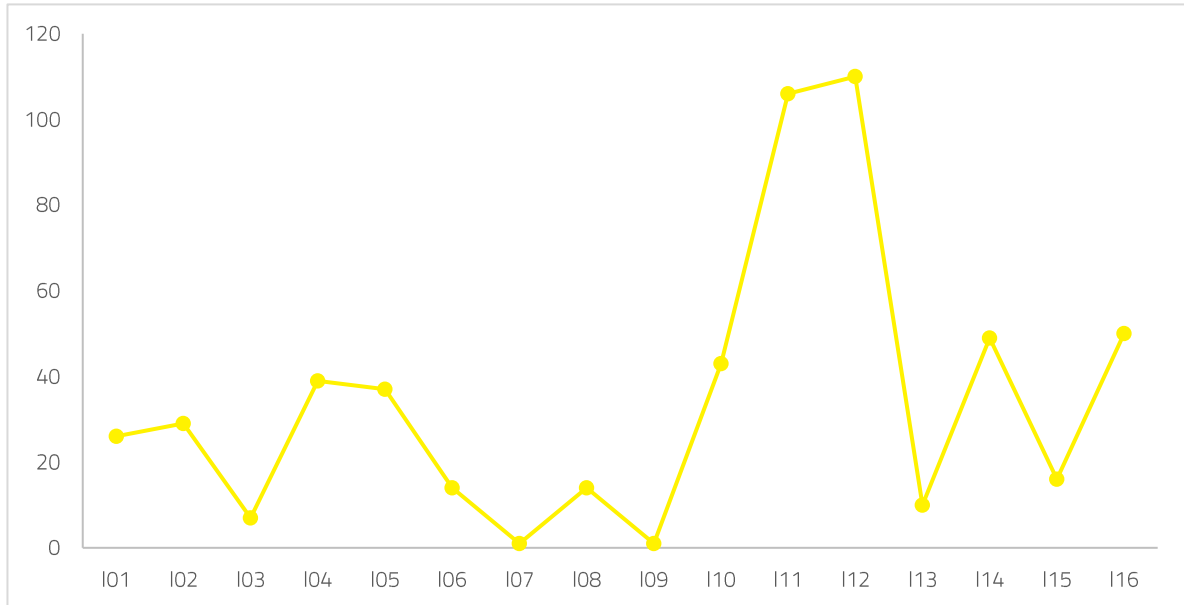

LUXEMBOURG

Population (2016): 582 972

OWSQ 2017

Rank 23

Score: 33.964

Quality group: FOLLOWER

	Rank	Value		Rank	Value
I01. ISO 9001 Certified Organizations *1	26	0.43227	I09. Gross Domestic Product *5	1	100 573.14
I02. International Academy for Quality Members *1	29	0.0000000	I10. Gini Index *4	43	34.79
I03. Indexed Quality Papers Published *1	7	0.17668	I11. Environmental Wellbeing Results *2	106	2.56
I04. Universities in International Research Rankings *1	39	0.0000000	I12. Ecological Footprint *6	110	13.09
I05. Education Index (HDI) *2	37	0.783	I13. Global Innovation Index *2	10	56.40
I06. Healthy Life Expectancy *3	14	71.8	I14. Ease of Doing Business Results *7	49	68.81
I07. At Birth Mortality Rate *4	1	1.5	I15. World Happiness Index *2	16	6.86
I08. Global Competitiveness Index *2	14	5.20	I16. Unemployment Rate *4	50	6.72

*1 per 1,000 inhabitants; *2 score; *3 age; *4 percentage; *5 US dollars; *6 gha pc; *7 distance to frontier