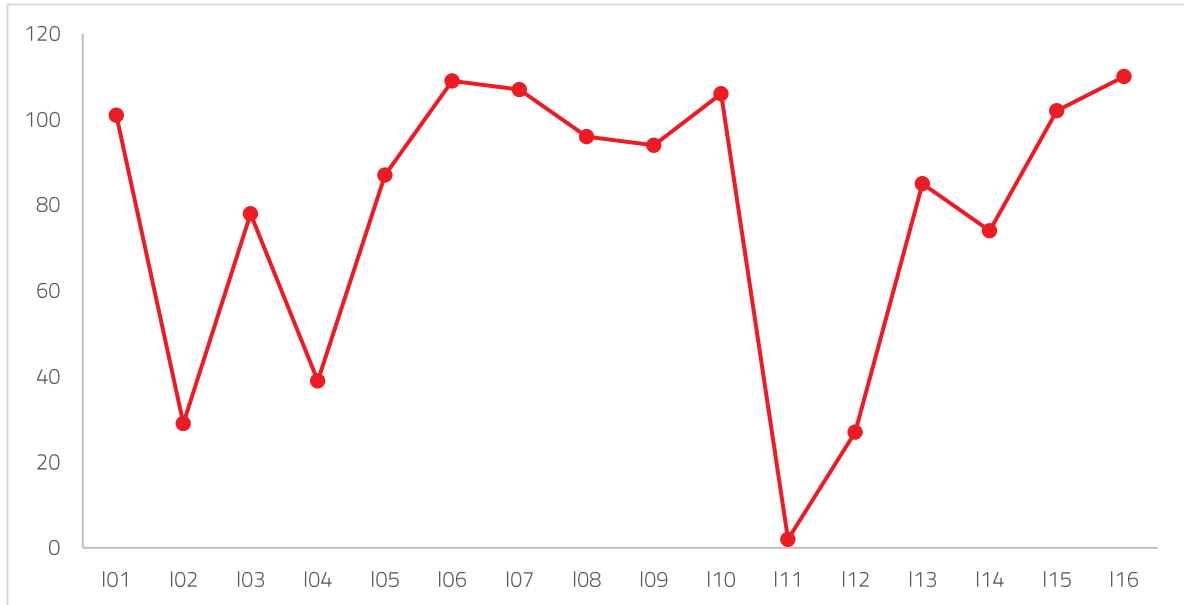

LESOTHO

Population (2016):2 203 821

OWSQ 2017

Rank 108

Score: 79.188

Quality group: **BEGINNING**

	Rank	Value		Rank	Value
I01. ISO 9001 Certified Organizations *1	101	0.00136	I09. Gross Domestic Product *5	94	1 039.70
I02. International Academy for Quality Members *1	29	0.0000000	I10. Gini Index *4	106	54.18
I03. Indexed Quality Papers Published *1	78	0.00182	I11. Environmental Wellbeing Results *2	2	7.93
I04. Universities in International Research Rankings *1	39	0.0000000	I12. Ecological Footprint *6	27	1.43
I05. Education Index (HDI) *2	87	0.503	I13. Global Innovation Index *2	85	26.97
I06. Healthy Life Expectancy *3	109	46.6	I14. Ease of Doing Business Results *7	74	60.37
I07. At Birth Mortality Rate *4	107	69.2	I15. World Happiness Index *2	102	3.81
I08. Global Competitiveness Index *2	96	3.57	I16. Unemployment Rate *4	110	31.79

*1 per 1,000 inhabitants; *2 score; *3 age; *4 percentage; *5 US dollars; *6 gha pc; *7 distance to frontier