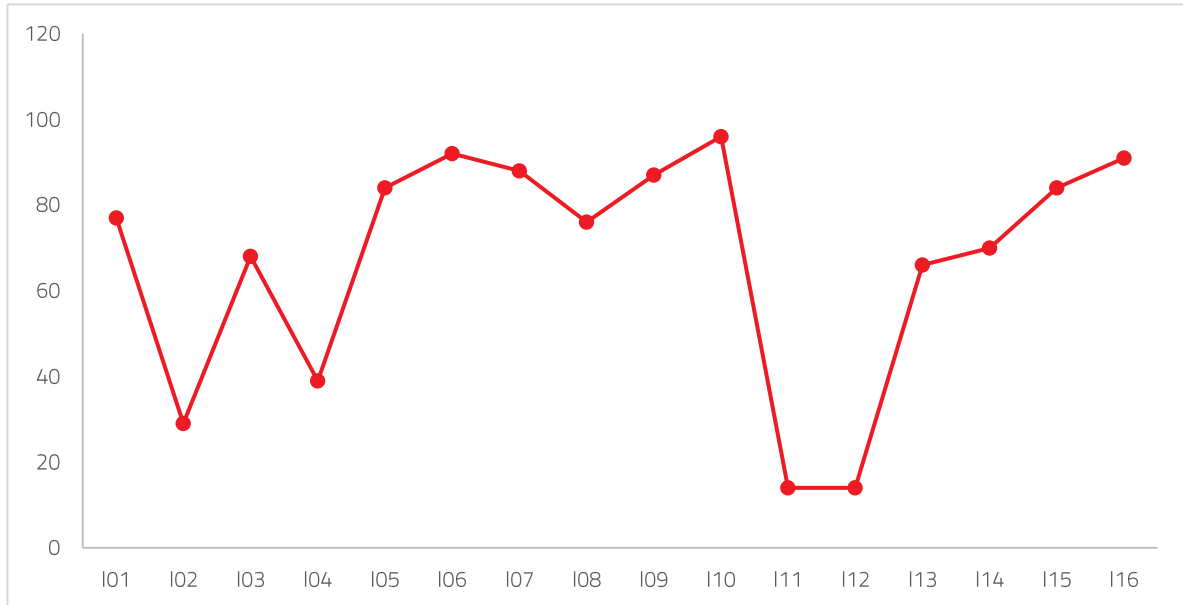

KENYA

Population (2016):48 461 567

OWSQ 2017

Rank 85

Score: 68.108

Quality group: **BEGINNING**

	Rank	Value		Rank	Value
I01. ISO 9001 Certified Organizations *1	77	0.01354	I09. Gross Domestic Product *5	87	1 455.36
I02. International Academy for Quality Members *1	29	0.0000000	I10. Gini Index *4	96	48.51
I03. Indexed Quality Papers Published *1	68	0.00338	I11. Environmental Wellbeing Results *2	14	7.36
I04. Universities in International Research Rankings *1	39	0.0000000	I12. Ecological Footprint *6	14	1.03
I05. Education Index (HDI) *2	84	0.518	I13. Global Innovation Index *2	66	30.95
I06. Healthy Life Expectancy *3	92	55.6	I14. Ease of Doing Business Results *7	70	61.22
I07. At Birth Mortality Rate *4	88	35.5	I15. World Happiness Index *2	84	4.55
I08. Global Competitiveness Index *2	76	3.90	I16. Unemployment Rate *4	91	13.17

*1 per 1,000 inhabitants; *2 score; *3 age; *4 percentage; *5 US dollars; *6 gha pc; *7 distance to frontier