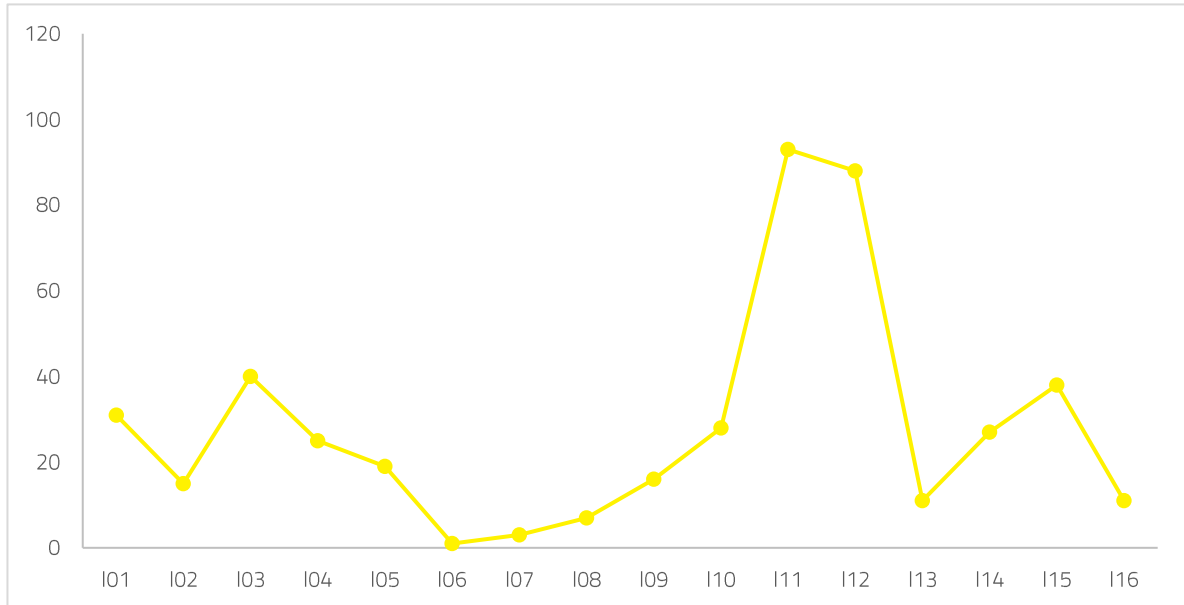

JAPAN

Population (2016): 126 994 511

OWSQ 2017

Rank 12

Score: 28.293

Quality group: FOLLOWER

	Rank	Value		Rank	Value
I01. ISO 9001 Certified Organizations *1	31	0.37089	I09. Gross Domestic Product *5	16	38 900.57
I02. International Academy for Quality Members *1	15	0.0000866	I10. Gini Index *4	28	32.11
I03. Indexed Quality Papers Published *1	40	0.01874	I11. Environmental Wellbeing Results *2	93	3.62
I04. Universities in International Research Rankings *1	25	0.0001260	I12. Ecological Footprint *6	88	4.99
I05. Education Index (HDI) *2	19	0.842	I13. Global Innovation Index *2	11	54.72
I06. Healthy Life Expectancy *3	1	74.9	I14. Ease of Doing Business Results *7	27	75.53
I07. At Birth Mortality Rate *4	3	2.0	I15. World Happiness Index *2	38	5.92
I08. Global Competitiveness Index *2	7	5.48	I16. Unemployment Rate *4	11	2.91

*1 per 1,000 inhabitants; *2 score; *3 age; *4 percentage; *5 US dollars; *6 gha pc; *7 distance to frontier