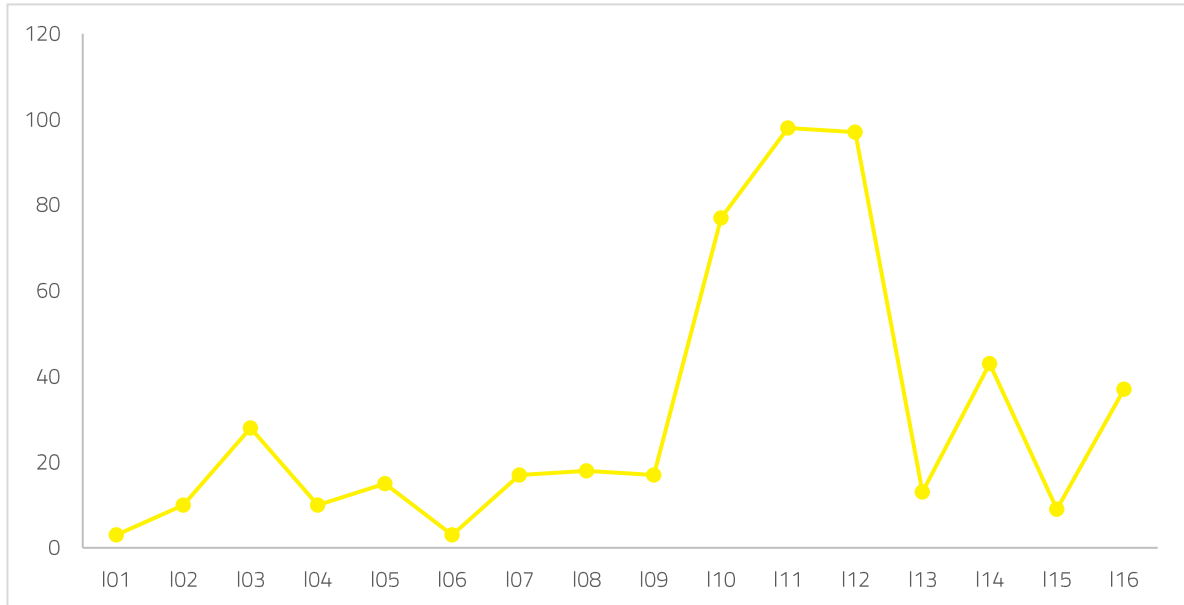

ISRAEL

Population (2016): .....8 547 100

OWSQ 2017

Rank ..... 16

Score: ..... 30.587

Quality group: ..... FOLLOWER

	Rank	Value		Rank	Value
I01. ISO 9001 Certified Organizations *1	3	1.06293	I09. Gross Domestic Product *5	17	37 175.74
I02. International Academy for Quality Members *1	10	0.0001170	I10. Gini Index *4	77	42.78
I03. Indexed Quality Papers Published *1	28	0.06306	I11. Environmental Wellbeing Results *2	98	3.40
I04. Universities in International Research Rankings *1	10	0.0005850	I12. Ecological Footprint *6	97	5.96
I05. Education Index (HDI) *2	15	0.870	I13. Global Innovation Index *2	13	53.88
I06. Healthy Life Expectancy *3	3	72.8	I14. Ease of Doing Business Results *7	43	71.65
I07. At Birth Mortality Rate *4	17	3.2	I15. World Happiness Index *2	9	7.21
I08. Global Competitiveness Index *2	18	5.18	I16. Unemployment Rate *4	37	5.78

\*1 per 1,000 inhabitants; \*2 score; \*3 age; \*4 percentage; \*5 US dollars; \*6 gha pc; \*7 distance to frontier