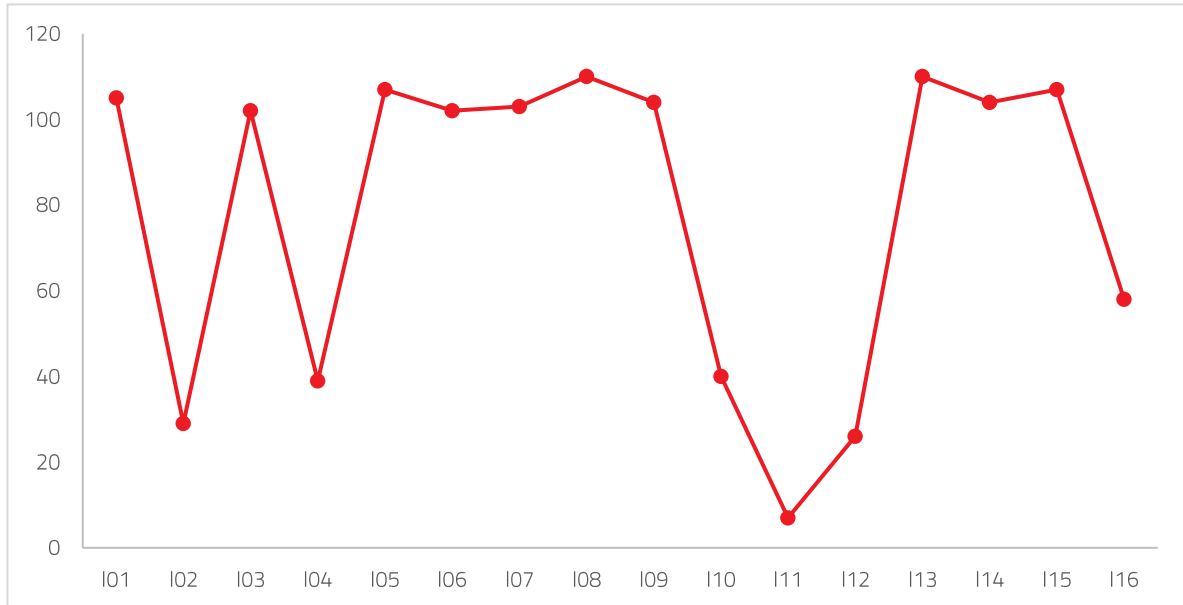

GUINEA

Population (2016): 12 395 924

OWSQ 2017

Rank 109

Score: 80.098

Quality group: **BEGINNING**

	Rank	Value		Rank	Value
I01. ISO 9001 Certified Organizations * ¹	105	0.00073	I09. Gross Domestic Product * ⁵	104	661.53
I02. International Academy for Quality Members * ¹	29	0.0000000	I10. Gini Index * ⁴	40	33.73
I03. Indexed Quality Papers Published * ¹	102	0.00081	I11. Environmental Wellbeing Results * ²	7	7.71
I04. Universities in International Research Rankings * ¹ ...	39	0.0000000	I12. Ecological Footprint * ⁶	26	1.37
I05. Education Index (HDI) * ²	107	0.330	I13. Global Innovation Index * ²	110	17.41
I06. Healthy Life Expectancy * ³	102	5107	I14. Ease of Doing Business Results * ⁷	104	46.23
I07. At Birth Mortality Rate * ⁴	103	61.0	I15. World Happiness Index * ²	107	3.51
I08. Global Competitiveness Index * ²	110	2.84	I16. Unemployment Rate * ⁴	58	7.43

*¹ per 1,000 inhabitants; *² score; *³ age; *⁴ percentage; *⁵ US dollars; *⁶ gha pc; *⁷ distance to frontier