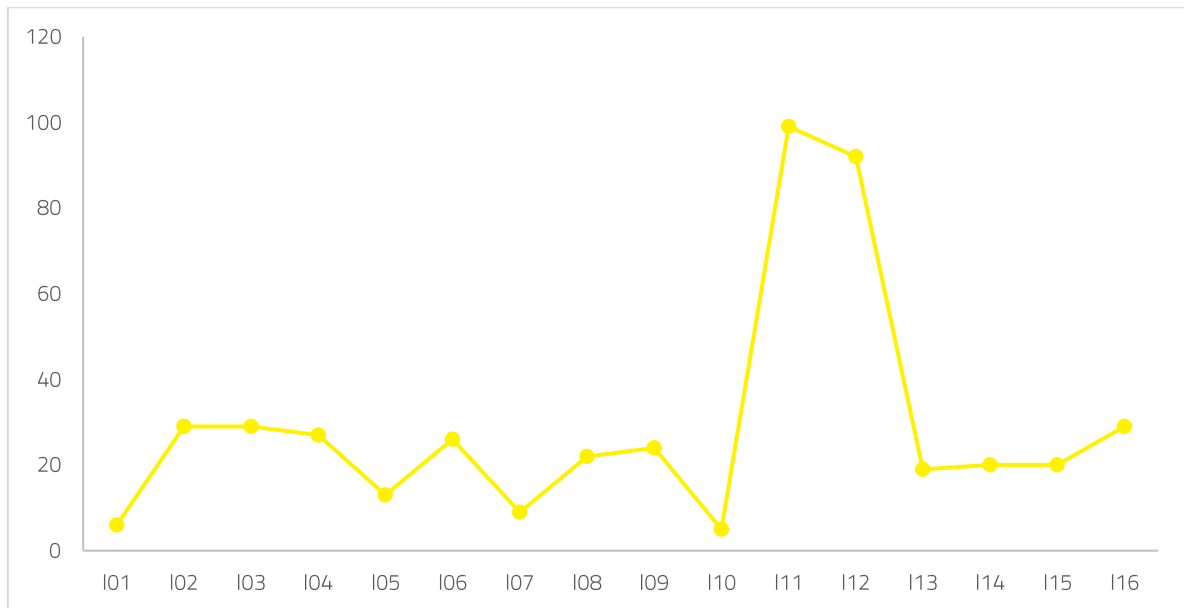

CZECH REPUBLIC

Population (2016): ..... 10 561 633

OWSQ 2017

Rank ..... 13

Score: ..... 29.194

Quality group: ..... FOLLOWER

	Rank	Value		Rank	Value
I01. ISO 9001 Certified Organizations *1	6	1.00818	I09. Gross Domestic Product *5	24	18 491.94
I02. International Academy for Quality Members *1	29	0.0000000	I10. Gini Index *4	5	26.13
I03. Indexed Quality Papers Published *1	29	0.06268	I11. Environmental Wellbeing Results *2	99	3.30
I04. Universities in International Research Rankings *1	27	0.0000947	I12. Ecological Footprint *6	92	5.29
I05. Education Index (HDI) *2	13	0.878	I13. Global Innovation Index *2	19	50.98
I06. Healthy Life Expectancy *3	26	69.4	I14. Ease of Doing Business Results *7	20	76.71
I07. At Birth Mortality Rate *4	9	2.8	I15. World Happiness Index *2	20	6.61
I08. Global Competitiveness Index *2	22	4.72	I16. Unemployment Rate *4	29	4.97

\*1 per 1,000 inhabitants; \*2 score; \*3 age; \*4 percentage; \*5 US dollars; \*6 gha pc; \*7 distance to frontier