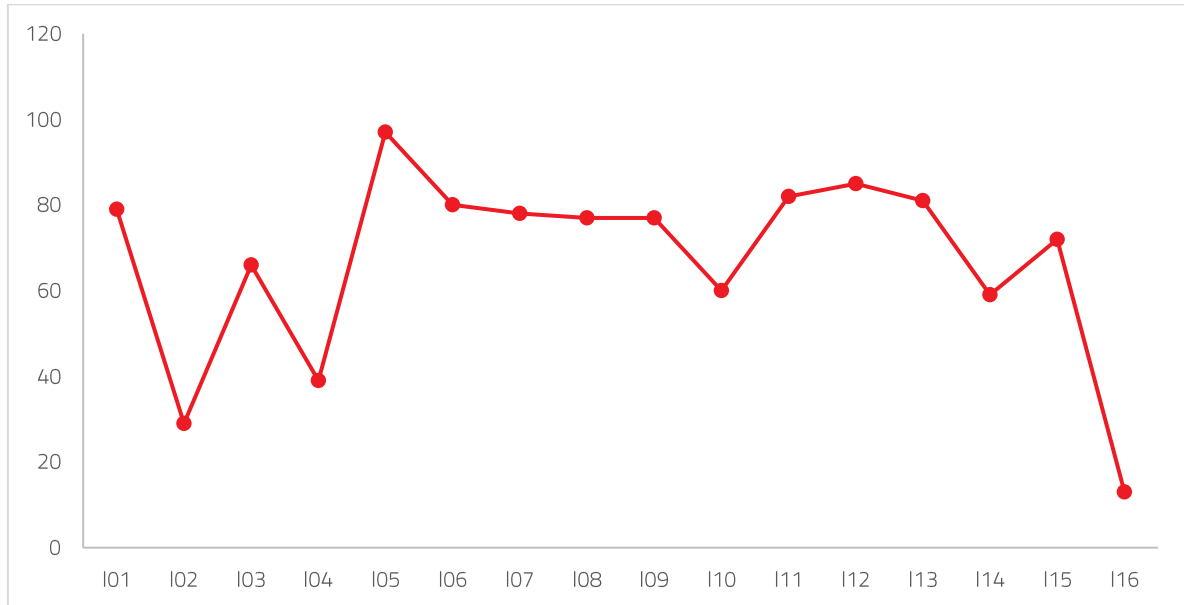

BHUTAN

Population (2016): 797 765

OWSQ 2017

Rank 83

Score: 67.655

Quality group: **BEGINNING**

	Rank	Value		Rank	Value
I01. ISO 9001 Certified Organizations *1	79	0.01003	I09. Gross Domestic Product *5	77	2 773.55
I02. International Academy for Quality Members *1	29	0.0000000	I10. Gini Index *4	60	38.81
I03. Indexed Quality Papers Published *1	66	0.00376	I11. Environmental Wellbeing Results *2	82	4.23
I04. Universities in International Research Rankings *1 ...	39	0.0000000	I12. Ecological Footprint *6	85	4.61
I05. Education Index (HDI) *2	97	0.452	I13. Global Innovation Index *2	81	27.88
I06. Healthy Life Expectancy *3	80	61.2	I14. Ease of Doing Business Results *7	59	65.37
I07. At Birth Mortality Rate *4	78	27.2	I15. World Happiness Index *2	72	5.01
I08. Global Competitiveness Index *2	77	3.87	I16. Unemployment Rate *4	13	3.12

*1 per 1,000 inhabitants; *2 score; *3 age; *4 percentage; *5 US dollars; *6 gha pc; *7 distance to frontier